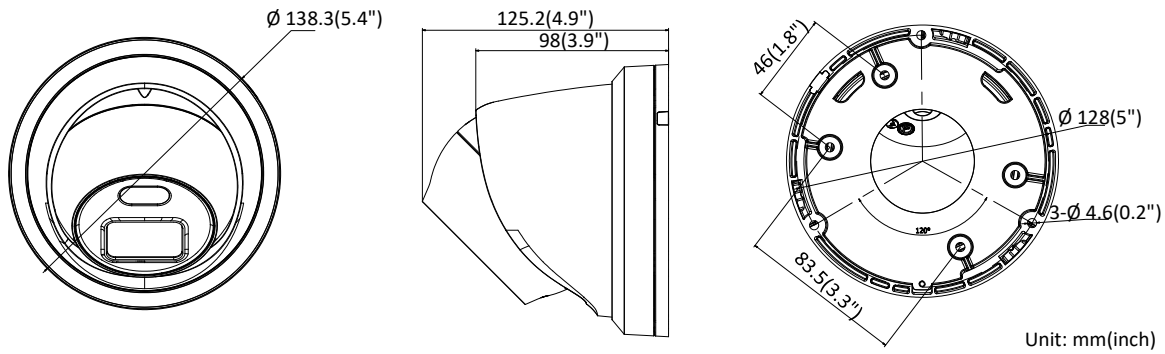

#### Available Models:

DS-2CD22347G1-L: 4 mm

DS-2CD22347G1-LU: 4 mm with Microphone

## Specifications (continued)

<b>Network</b>	
Network Storage	Supports microSD/SDHC/SDXC card (128 GB) local storage, NAS (NFS,SMB/CIFS), ANR
Alarm Trigger	Motion detection, video tampering detection, network disconnected, IP address conflict, illegal login, HDD full, HDD error
Protocols	TCP/IP, ICMP, HTTP, HTTPS, FTP, DHCP, DNS, DDNS, RTP, RTSP, RTCP, PPPoE, NTP, UPnP, SMTP, SNMP, IGMP, 802.1X, QoS, IPv6, UDP, Bonjour
General Function	One-key reset, anti-flicker, three streams, heartbeat, mirror, password protection, privacy mask, watermark, IP address filter
API	ONVIF (PROFILE S, PROFILE G), ISAPI
Simultaneous Live Views	Up to 6 channels
User/Host	Up to 32 users 3 levels: Administrator, Operator and User
Client	iVMS-4200, Hik-Connect, iVMS-4500
Web Browser	Plug-in required live view: IE8+, Chrome 41.0-44, Firefox 30.0-51, Safari 8.0-11 Plug-in free live view: Chrome 45.0+, Firefox 52.0+
<b>Interface</b>	
Communication Interface	1 RJ-45 10M/100M self-adaptive Ethernet port
On-Board Storage	Built-in micro SD/SDHC/SDXC slot, up to 128 GB
Reset Button	Yes
Audio [-LU]	Built-in microphone, mono sound
<b>General</b>	
Operating Conditions	-30° to +60° C (-22° to +140° F), humidity 95% or less (non-condensing)
Power Supply	12 VDC ±25%, 5.5 mm coaxial power plug PoE (802.3af, class 3)
Power Consumption	12 VDC, 0.5 A, max. 6 W PoE: (802.3af, 36 V to 57 V), 0.3 A to 0.1 A, maximum 7.5 W
Visible Light Range	Up to 98 ft (30 m)
Protection Level	-L model: IP67 -LU model: IP66
Material	Camera: Metal, trim ring: Plastic
Dimension	Camera: $\Phi$ 138.3 mm × 125.2 mm ( $\Phi$ 5.4" × 4.9") With package: 170 mm × 170 mm × 150 mm (7" × 7" × 5.9")
Weight	Camera: 575 g (1.3 lb) With package: 833 g (1.8 lb)

# Dimensions